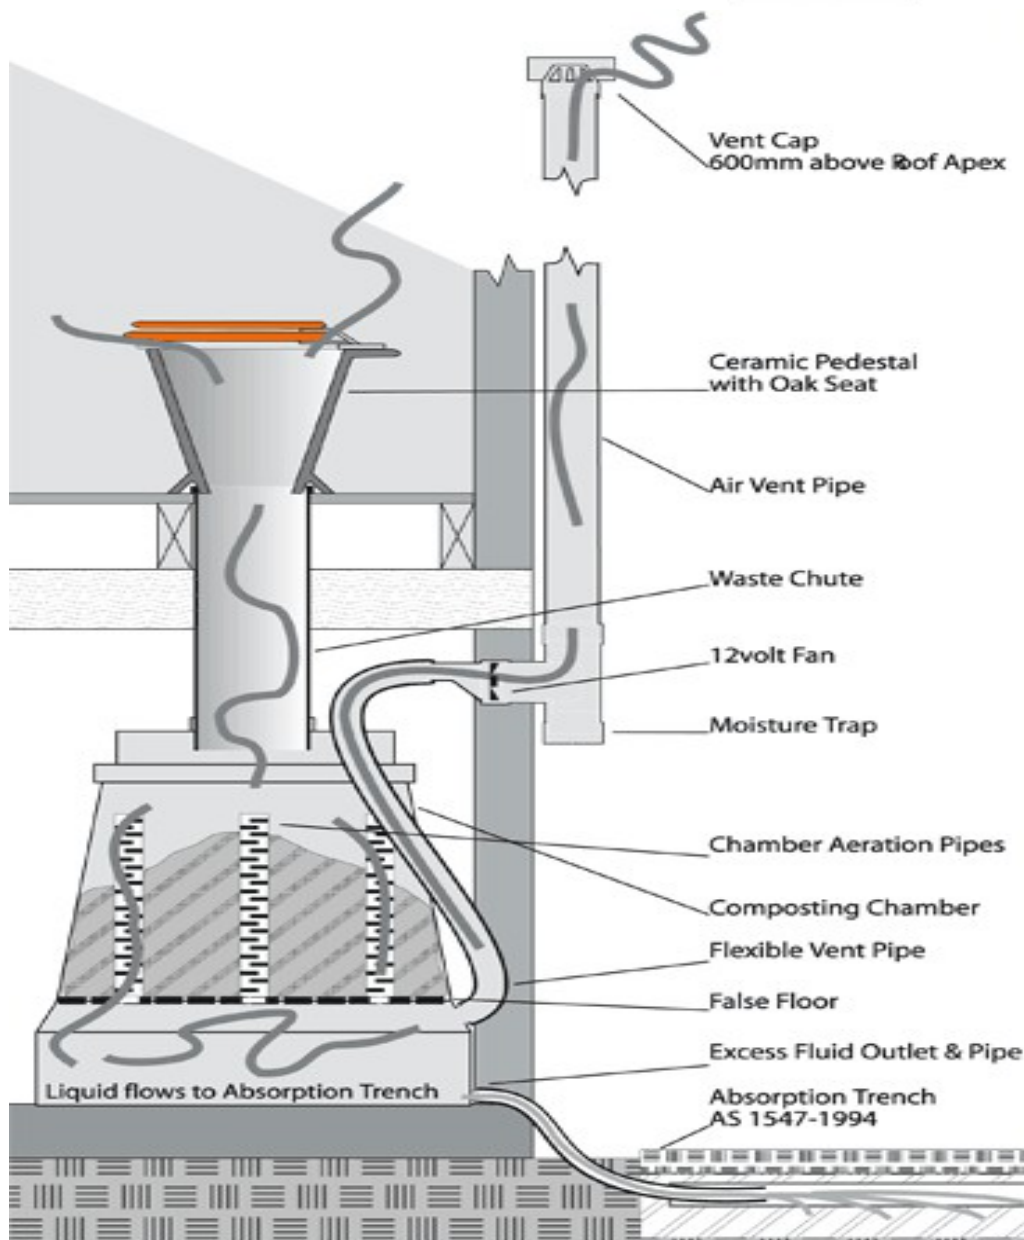

ADOBE LOOS & WORMS

Organic Waste & Wastewater Treatment Systems

CLASSIC 750 OPTIONS

Pasadero Urine Diverting Pedestal - add $50

Chamber Trolley – add $220

Kym Mogridge
PO Box 751
BEGA NSW 2550

02 6494 1051
0427 277 249
info@wormsloos.com.au

www.wormsloos.com.au