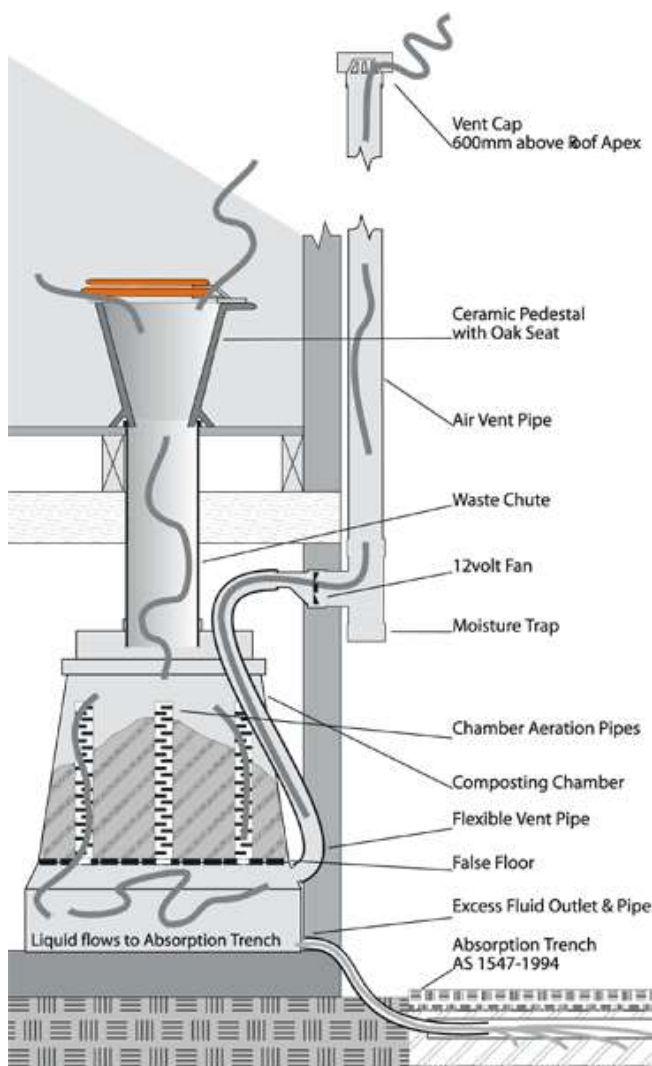

Included in the standard Classic 750 - 2 Package are:-

- Fibreglass clean white hard wearing pedestal and matching seat.
- 2 composting chambers (65 cm high x 60 cm diameter).
- Waste connecting chute (70 cm in length - can be cut by you to suit your installation).
- Ventilation system including a 12 volt fan (only 1.8watts) and transformer.
- Easy to follow installation and maintenance manual.

(02) 6494 1051 Ph (02)6494 1051Fax
Mobile 0427 277 249
info@wormsloos.com.au

www.wormsloos.com.au

ADOBE LOOS & WORMS

Organic Waste & Wastewater Treatment Systems

The Classic 750 – 3 Package:

Includes all components of the Classic 750 - 2 but has 3 chambers.

Price: \$3,195

Capacity: 4 on a permanent basis

CLASSIC 750 OPTIONS

A Trolley can be supplied at a cost of \$205

Kym Mogridge
PO Box 751
BEGA NSW 2550

(02) 6494 1051 Ph (02)6494 1051Fax
Mobile 0427 277 249
info@wormsloos.com.au