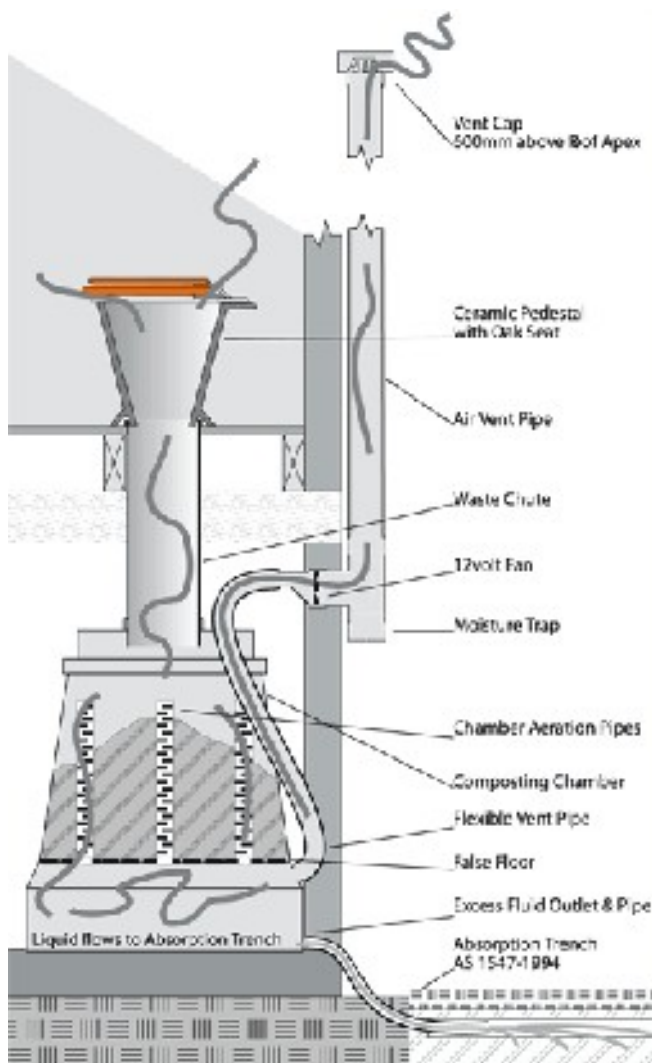

Included in the standard Classic 750 - 2 Package are:-

- Fibreglass clean white hard wearing pedestal and matching seat.
- 2 composting chambers (65 cm high x 60 cm diameter).
- Waste connecting chute (70 cm in length - can be cut by you to suit your installation).
- Ventilation system including a 12 volt fan (only 1.8watts) and transformer.
- Easy to follow installation and maintenance manual.

(02) 6494 1051 Ph (02)6494 1051Fax
Mobile 0427 277 249
info@wormsloos.com.au

www.wormsloos.com.au

ADOBE LOOS & WORMS

Organic Waste & Wastewater Treatment Systems

The Classic 750 – 3 Package:

Includes all components of the Classic 750 - 2 but has 3 chambers.

Price: \$2,795

Capacity: 4 on a permanent basis

CLASSIC 750 OPTIONS

The fibre glass pedestal can be exchanged for a ceramic pedestal and timber seat at a cost of \$65

A Trolley can be supplied at a cost of \$190