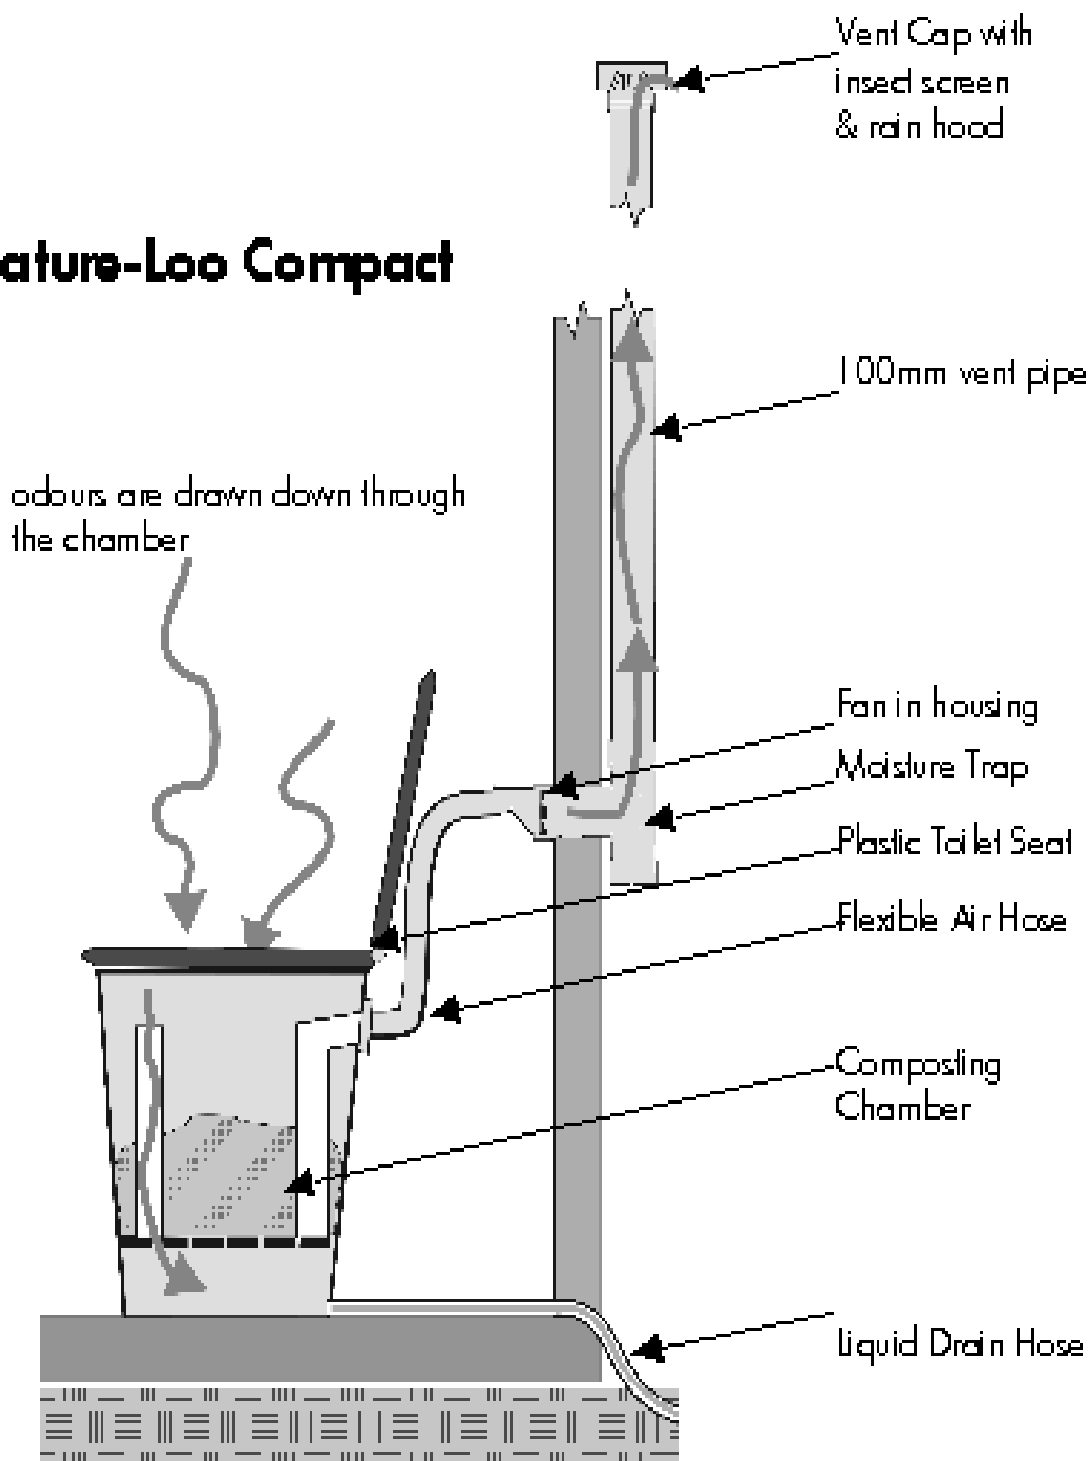

Price: See Price List or website

Kym Mogridge
PO Box 751
BEGA NSW 2550

02 6494 1051
0427 277 249
info@wormsloos.com.au

www.wormsloos.com.au

ADOBE LOOS & WORMS

Organic Waste & Wastewater Treatment Systems

Nature-Loo Compact